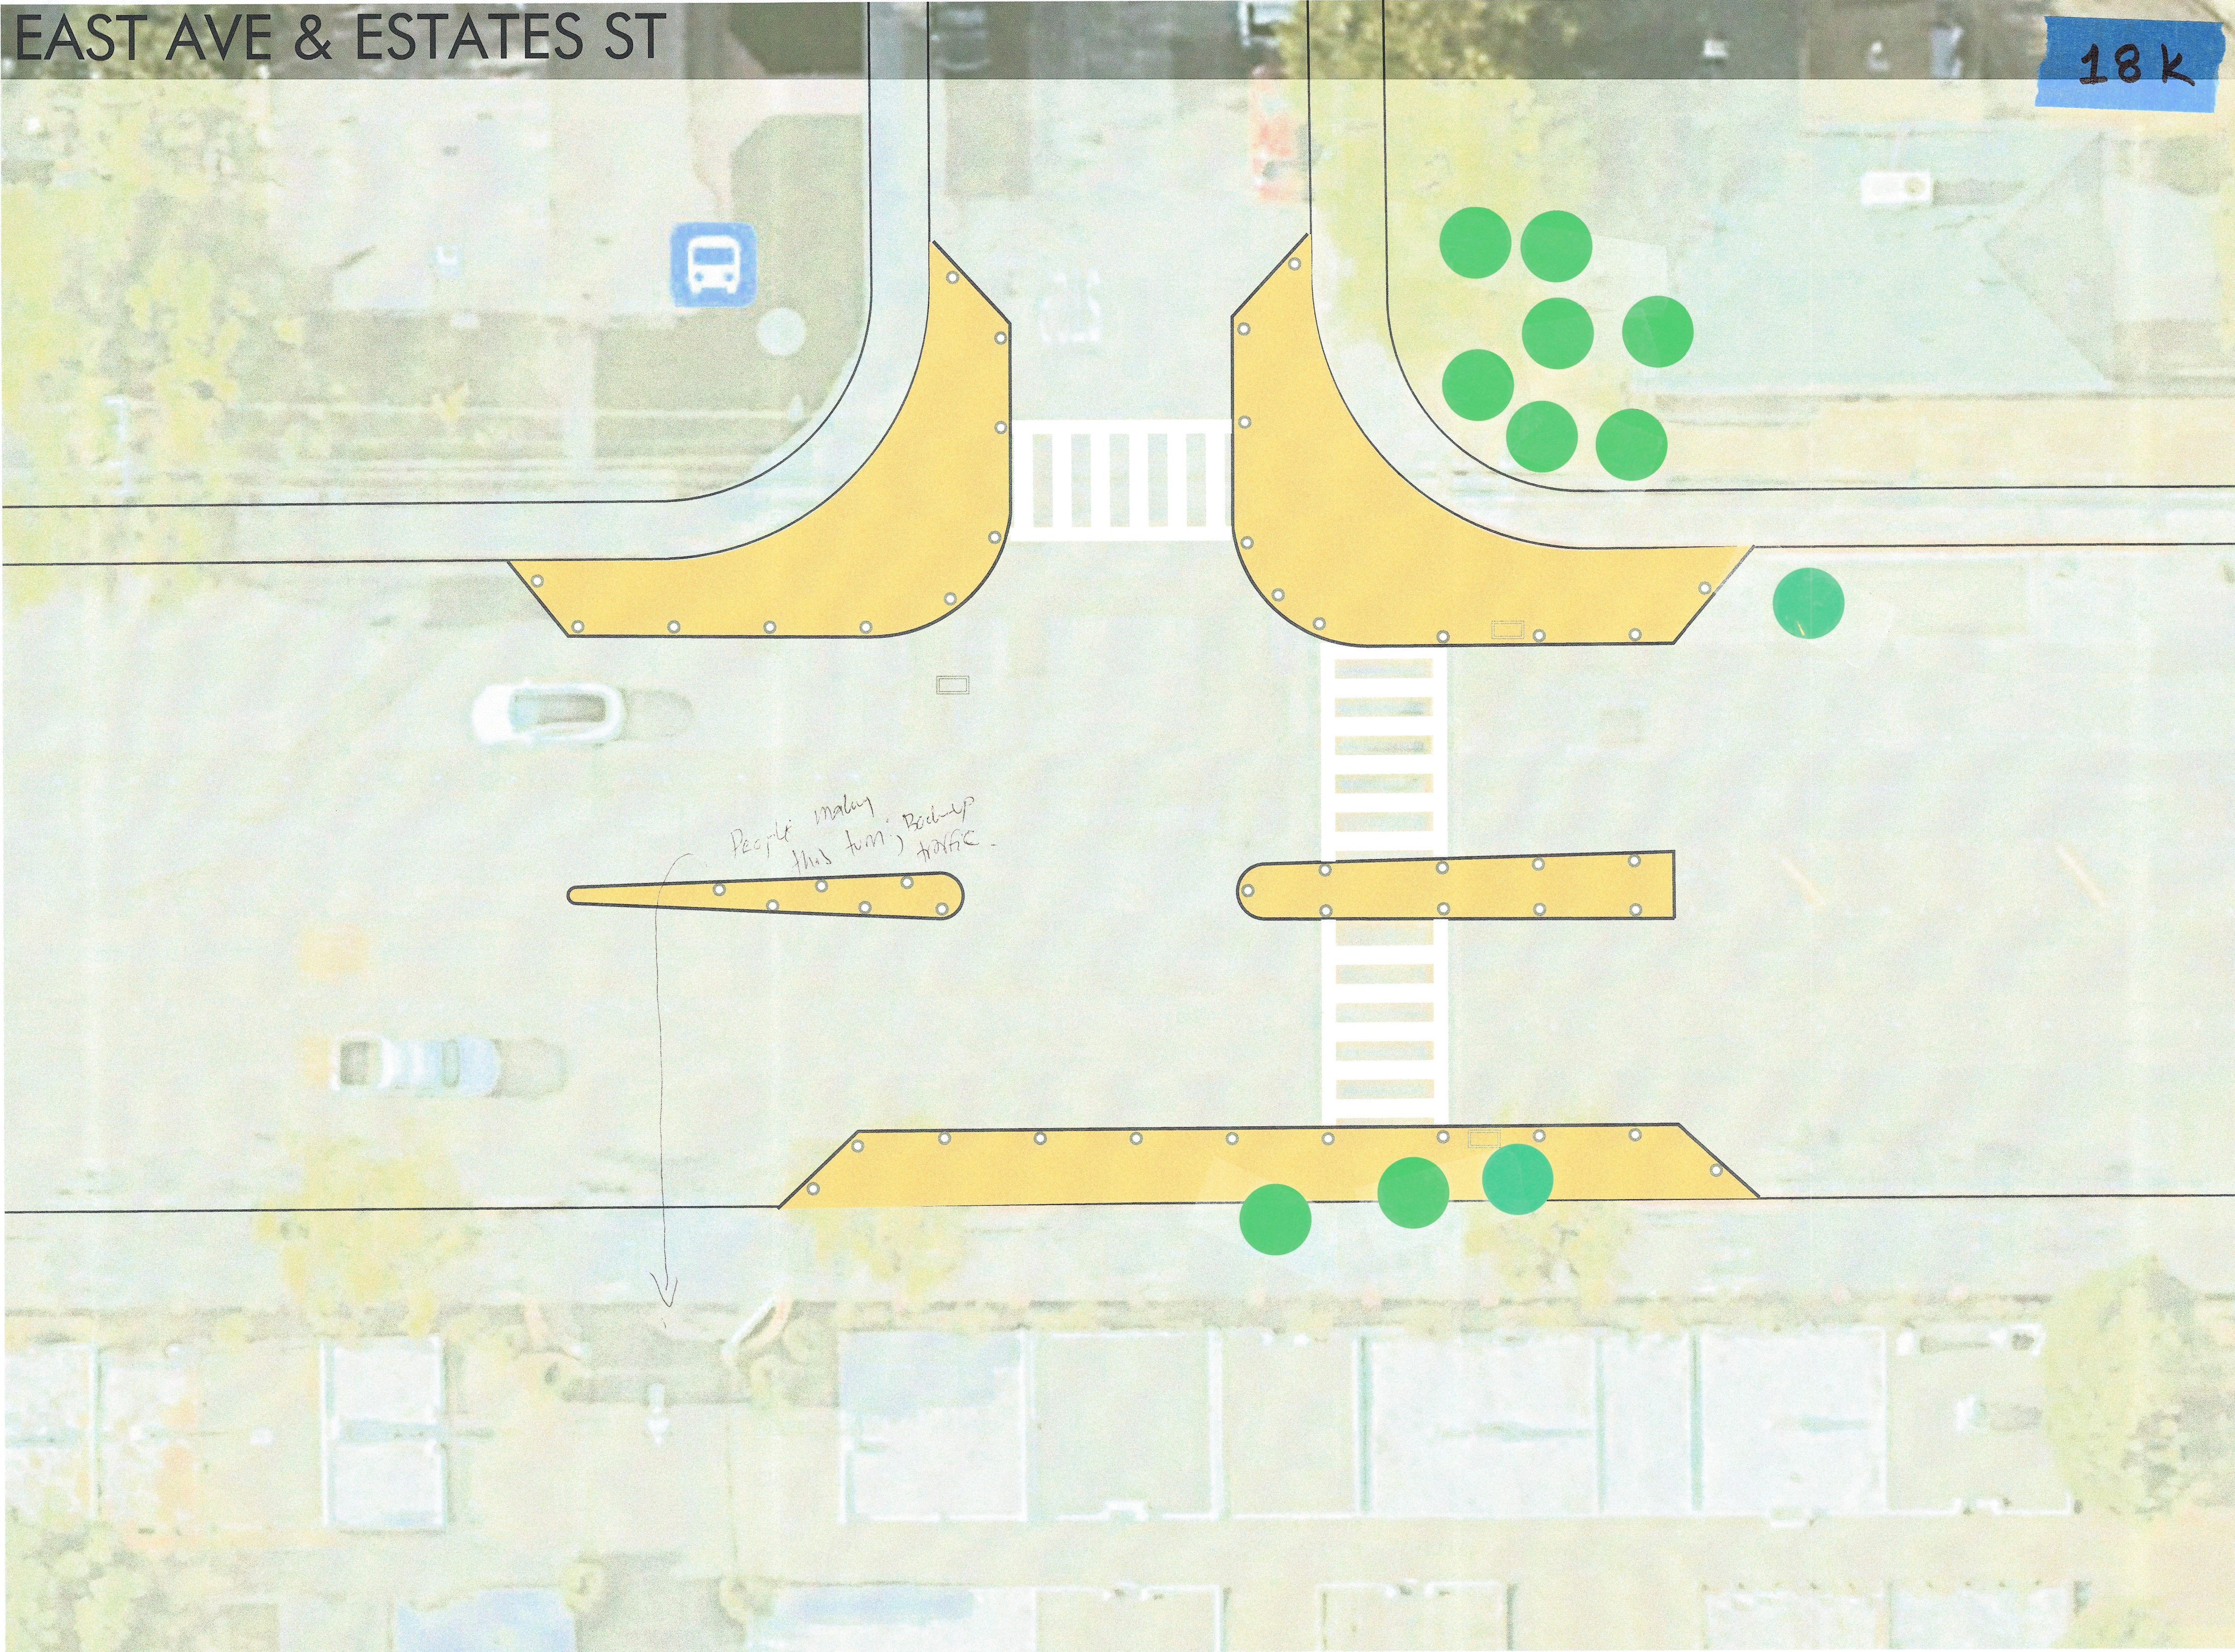

EAST AVE & ESTATES ST

18K

People making this turn Backup traffic